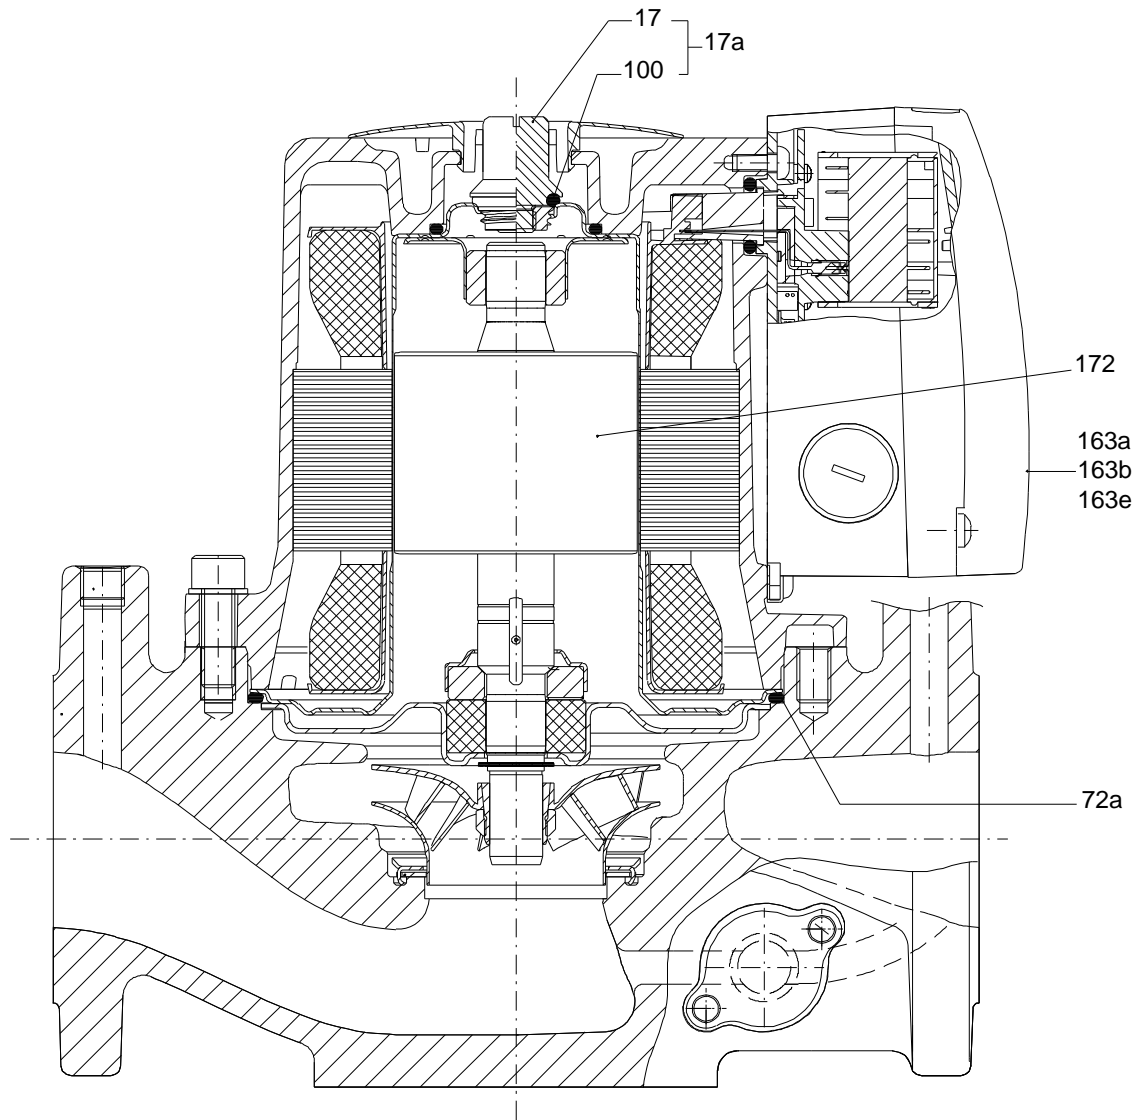

Service parts UP 43-110 F, Prod number 96439643
Valid from 1.4.1995 (9513)

-	Pump head	96450975	1 pcs
	Stator set		1 pcs
26	Screw		3 pcs
109	O-ring		1 pcs
172b	Shaft w/impeller		1 pcs

Sectional drawing (TM010371 3905)

TM010371